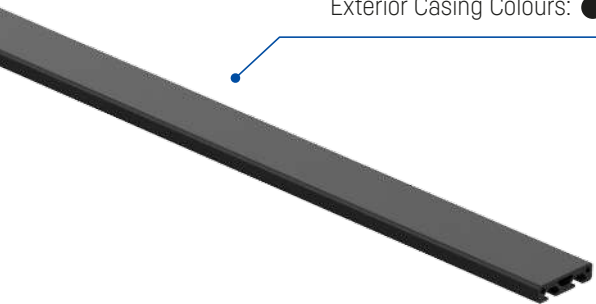

Reef flare Pro Profile

1 m / 1,2 m / 1,4 m / 1,6 m

Exterior Casing Colours: ● ○