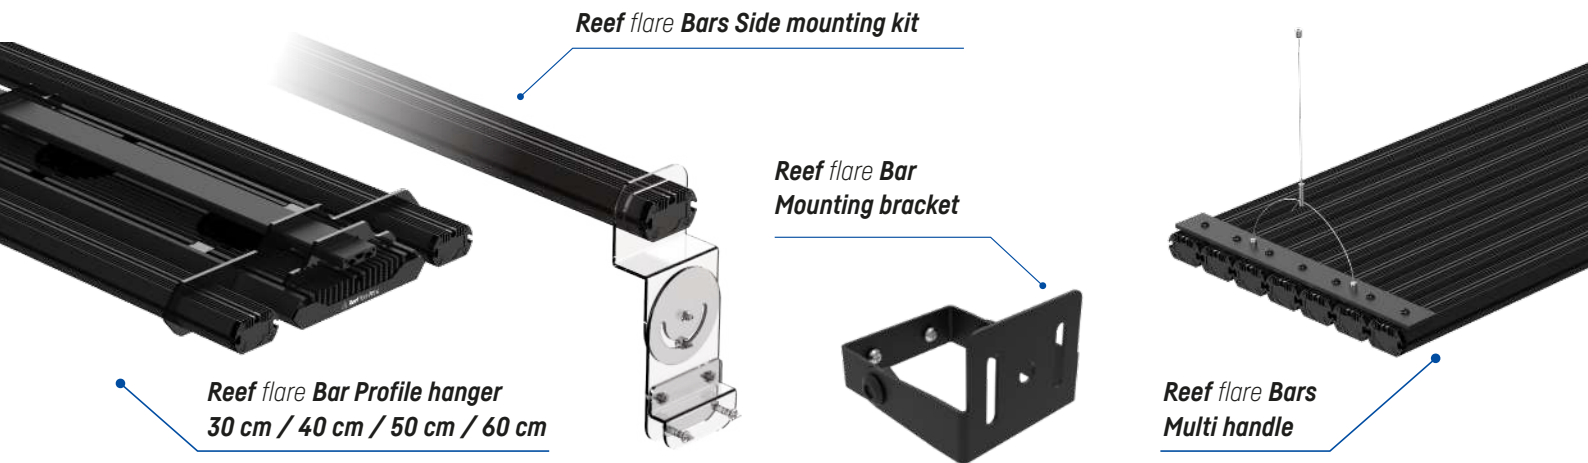

Accessories for Reef flare Bar