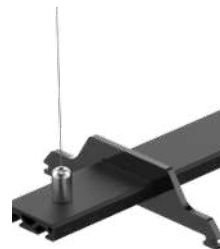

Reef flare Pro Profile set

1 m / 1,2 m / 1,4 m / 1,6 m

Exterior Casing Colours: ● ○