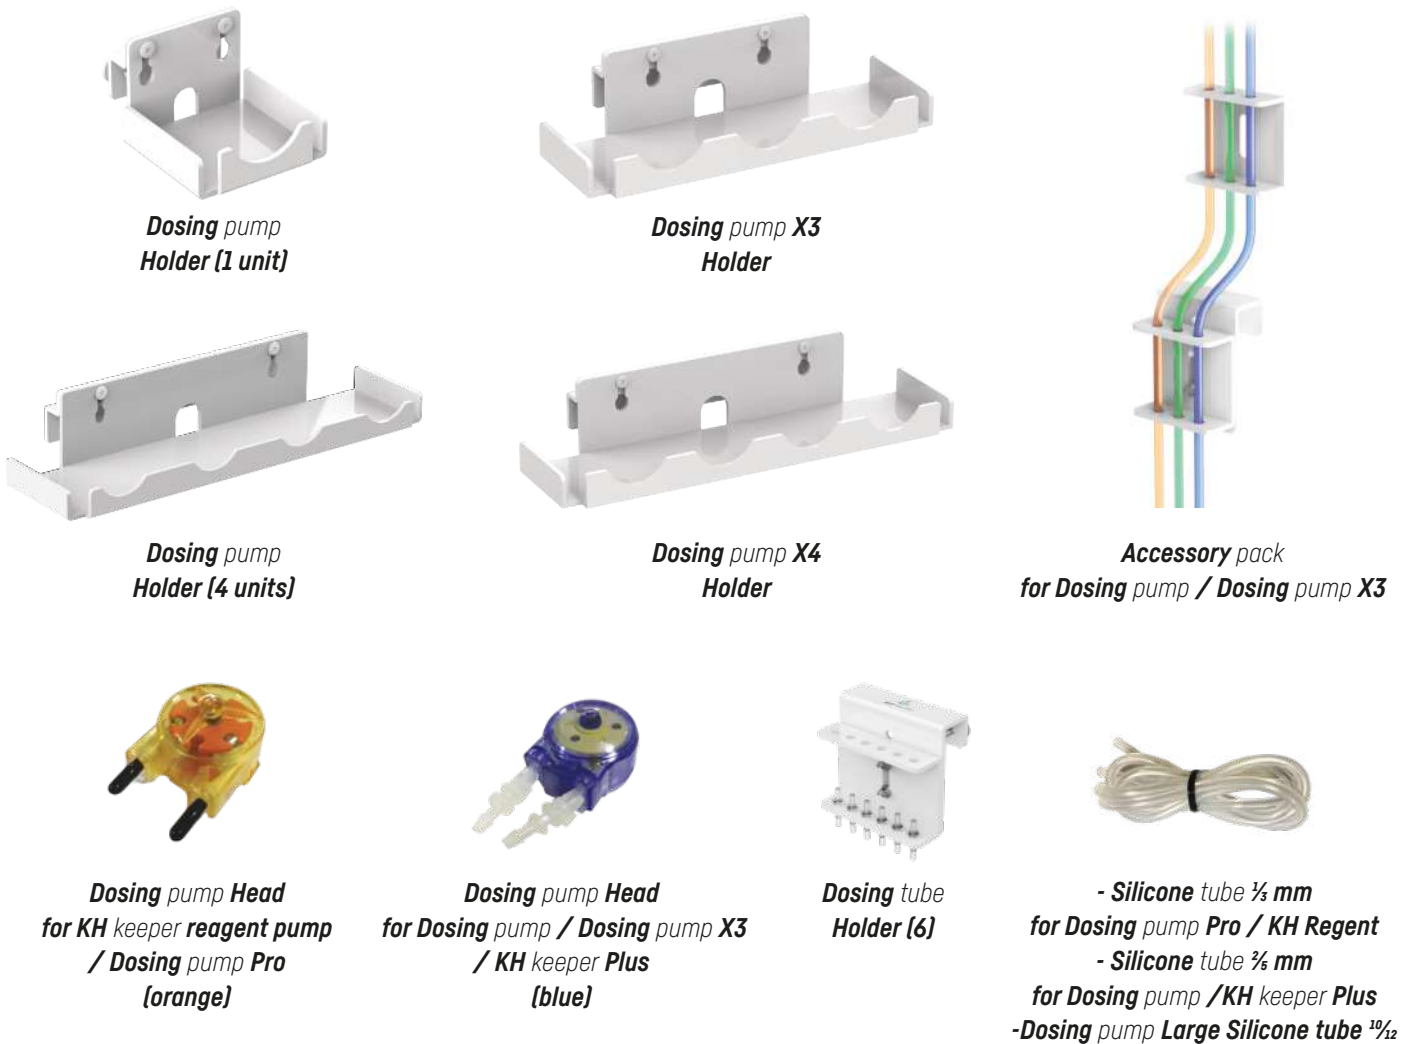

Accessories and spare parts for Dosing pumps