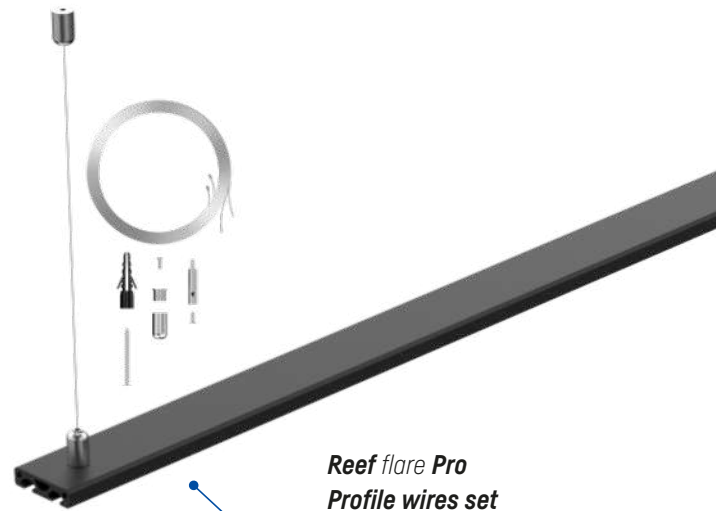

Reef flare Pro Profile wires set