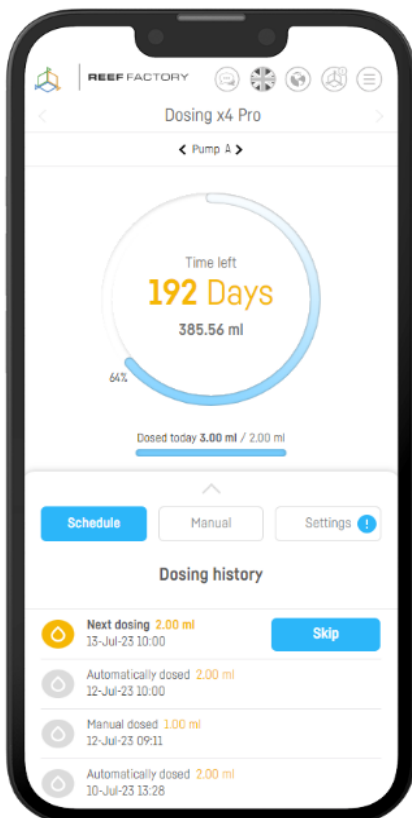

REEF FACTORY

Dosing pump Pro X1 / X4

The most refined dosing pump in reefkeeping

Reef Factory
pump head

Intuitive
Smart Reef App panel

0.01 ml dosing
accuracy

www.reeffactory.com

Dosing pump Pro

The new Dosing Pump Pro series is an innovative and highly refined dosing pump for marine aquariums. It allows for precise dosing of minerals, trace elements and other supplements into the aquarium. The quiet, bi-directional stepper motor offers a range of entirely new possibilities. The proprietary, ultra-accurate Reef Factory pumps are an excellent way to take dosing in a marine aquarium to the next level.

Key features

- Exceptional precision - dosing starting from 0.01 ml
- Pump efficiency of up to 9 ml of liquid per minute
- Silent operation of proprietary dosing pumps
- Highly accurate stepper motor
- Bi-directional operation with the ability to reverse the liquid flow (enabling dosing of phytoplankton and food)
- High chemical resistance BPT material used for the tubing
- Compact size and modern design
- Easy installation in the sump using a DIN rail
- up to 48 doses per day